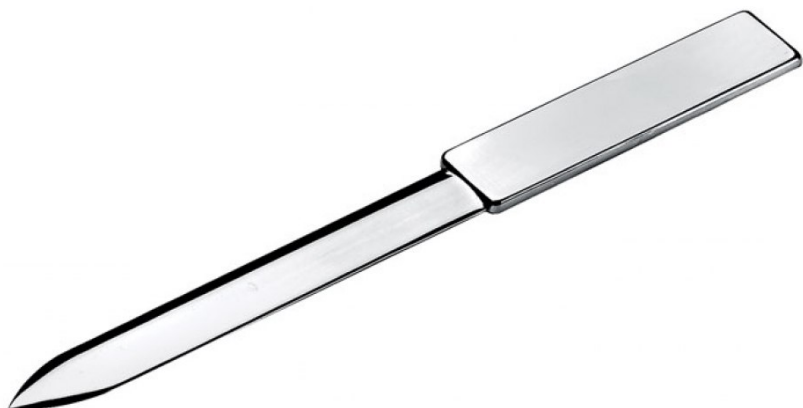

015 LB

TAGLIACARTE "CLASSIC"-L=190 mm - LUX BOX

Collection: CAPJTAL - Typology: SCRIVANIA - Material: SILVER PLATED

PRODUCT DETAILS

NET WEIGHT	0,047 Kg
PACKAGING	SINGLE BOX
MINIMUM QUANTITY	x 1 pcs
LENGTH	190 mm
WIDTH	20 mm
HEIGHT	3 mm

MASTER CARTON

GROSS WEIGHT	6 Kg
CARTON QUANTITY	40 pcs
LENGTH	490 mm
WIDTH	280 mm
HEIGHT	200 mm